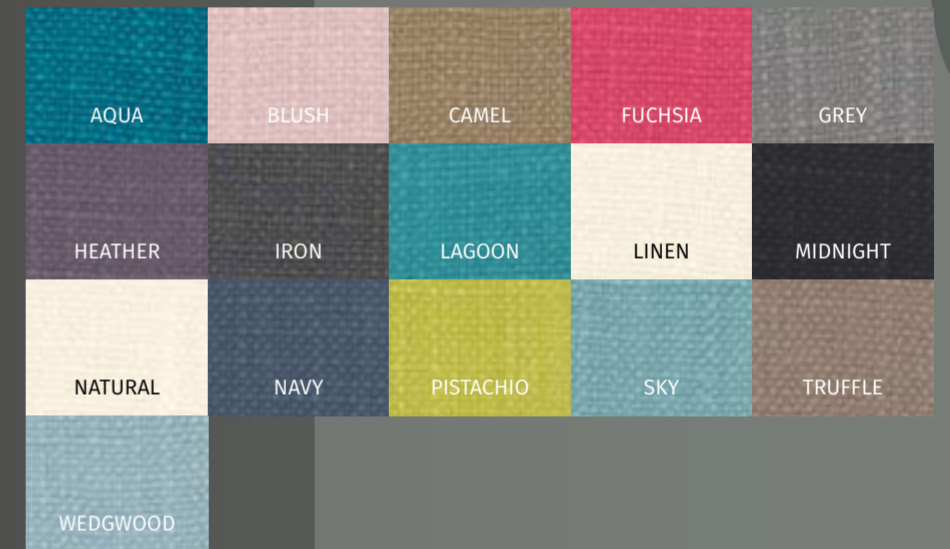

Upholstered Frame Beds

All models come in all of our fabrics.

Upholstered Ottoman Beds

All models come in all of our fabrics.

Upholstered Divan Beds

All models come in all of our fabrics.

Upholstery Fabrics

Soft Weave

Sumptuous Velvet

Wool

Brushed Cotton

Plush Velvet

Textured Weave

Crushed Velvet

Divan Storage Options