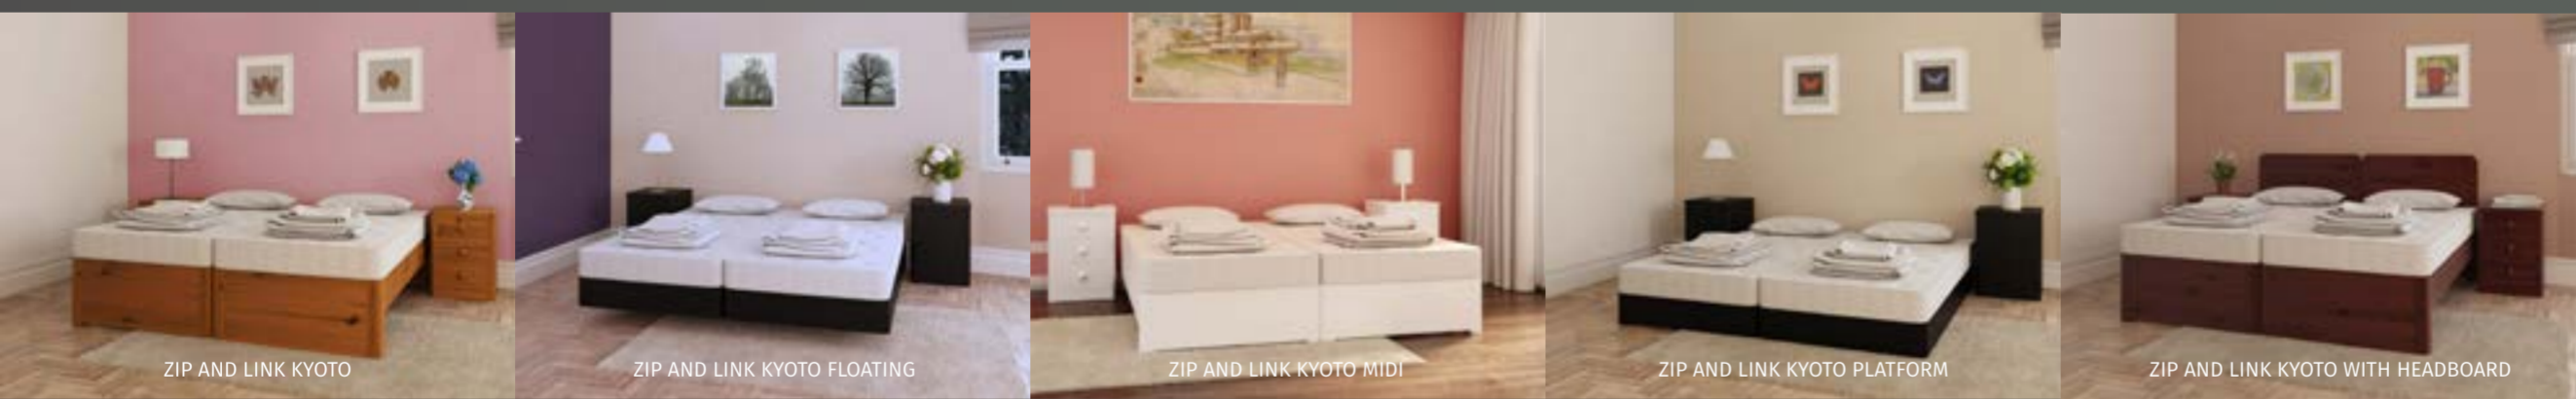

020 7624 3024
taurusbeds.co.uk

TAURUS

Wooden Frame Beds

Fabulous solid wooden beds, handbuilt exactly as you choose at our workshop in Nottinghamshire

Zip and Link Wooden Beds

Two single beds that butt flush together to make one Double or King Size bed.

(Perfect for hotels, guest houses, Air BnBs and spare bedrooms.)

Wooden Bed Finishes

All of our wooden beds come in all of these waxes, lacquers or painted finishes.

Underbed Drawers

Big, sturdy wooden drawers, on castors, that fit under most of our wooden beds and roll easily in and out. In two widths, letting you leave room for a bedside table if you like. Also special width option made to fit under our Kyoto and Kyoto with Headboard beds.

Soft Weave

Sumptuous Velvet

Wool

Brushed Cotton

Plush Velvet

Textured Weave

Crushed Velvet

Divan Storage Options