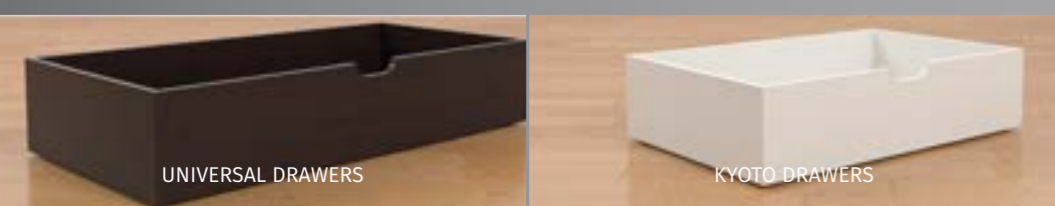

020 7624 3024
taurusbeds.co.uk

TAURUS

Wooden Frame Beds

Fabulous solid wooden beds, handbuilt exactly as you choose at our workshop in Nottinghamshire

Zip and Link Wooden Beds

Two single beds that butt flush together to make one Double or King Size bed.

(Perfect for hotels, guest houses, Air BnBs and spare bedrooms.)

Wooden Bed Finishes

All of our wooden beds come in all of these waxes, lacquers or painted finishes.

Underbed Drawers

Big, sturdy wooden drawers, on castors, that fit under most of our wooden beds and roll easily in and out. In two widths, letting you leave room for a bedside table if you like. Also special width option made to fit under our Kyoto and Kyoto with Headboard beds.