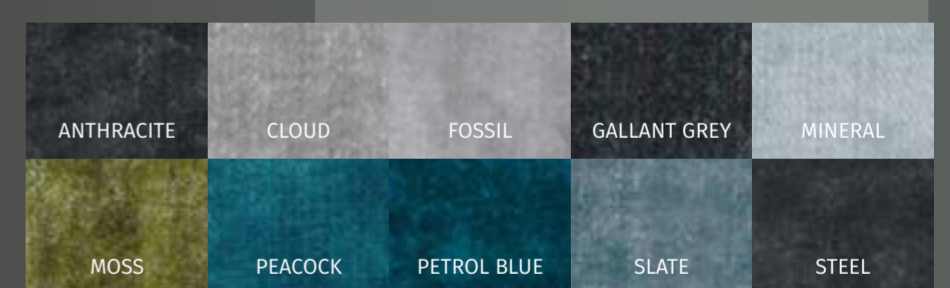

Soft Weave

Sumptuous Velvet

Wool

Brushed Cotton

Plush Velvet

Textured Weave

Crushed Velvet

Divan Storage Options